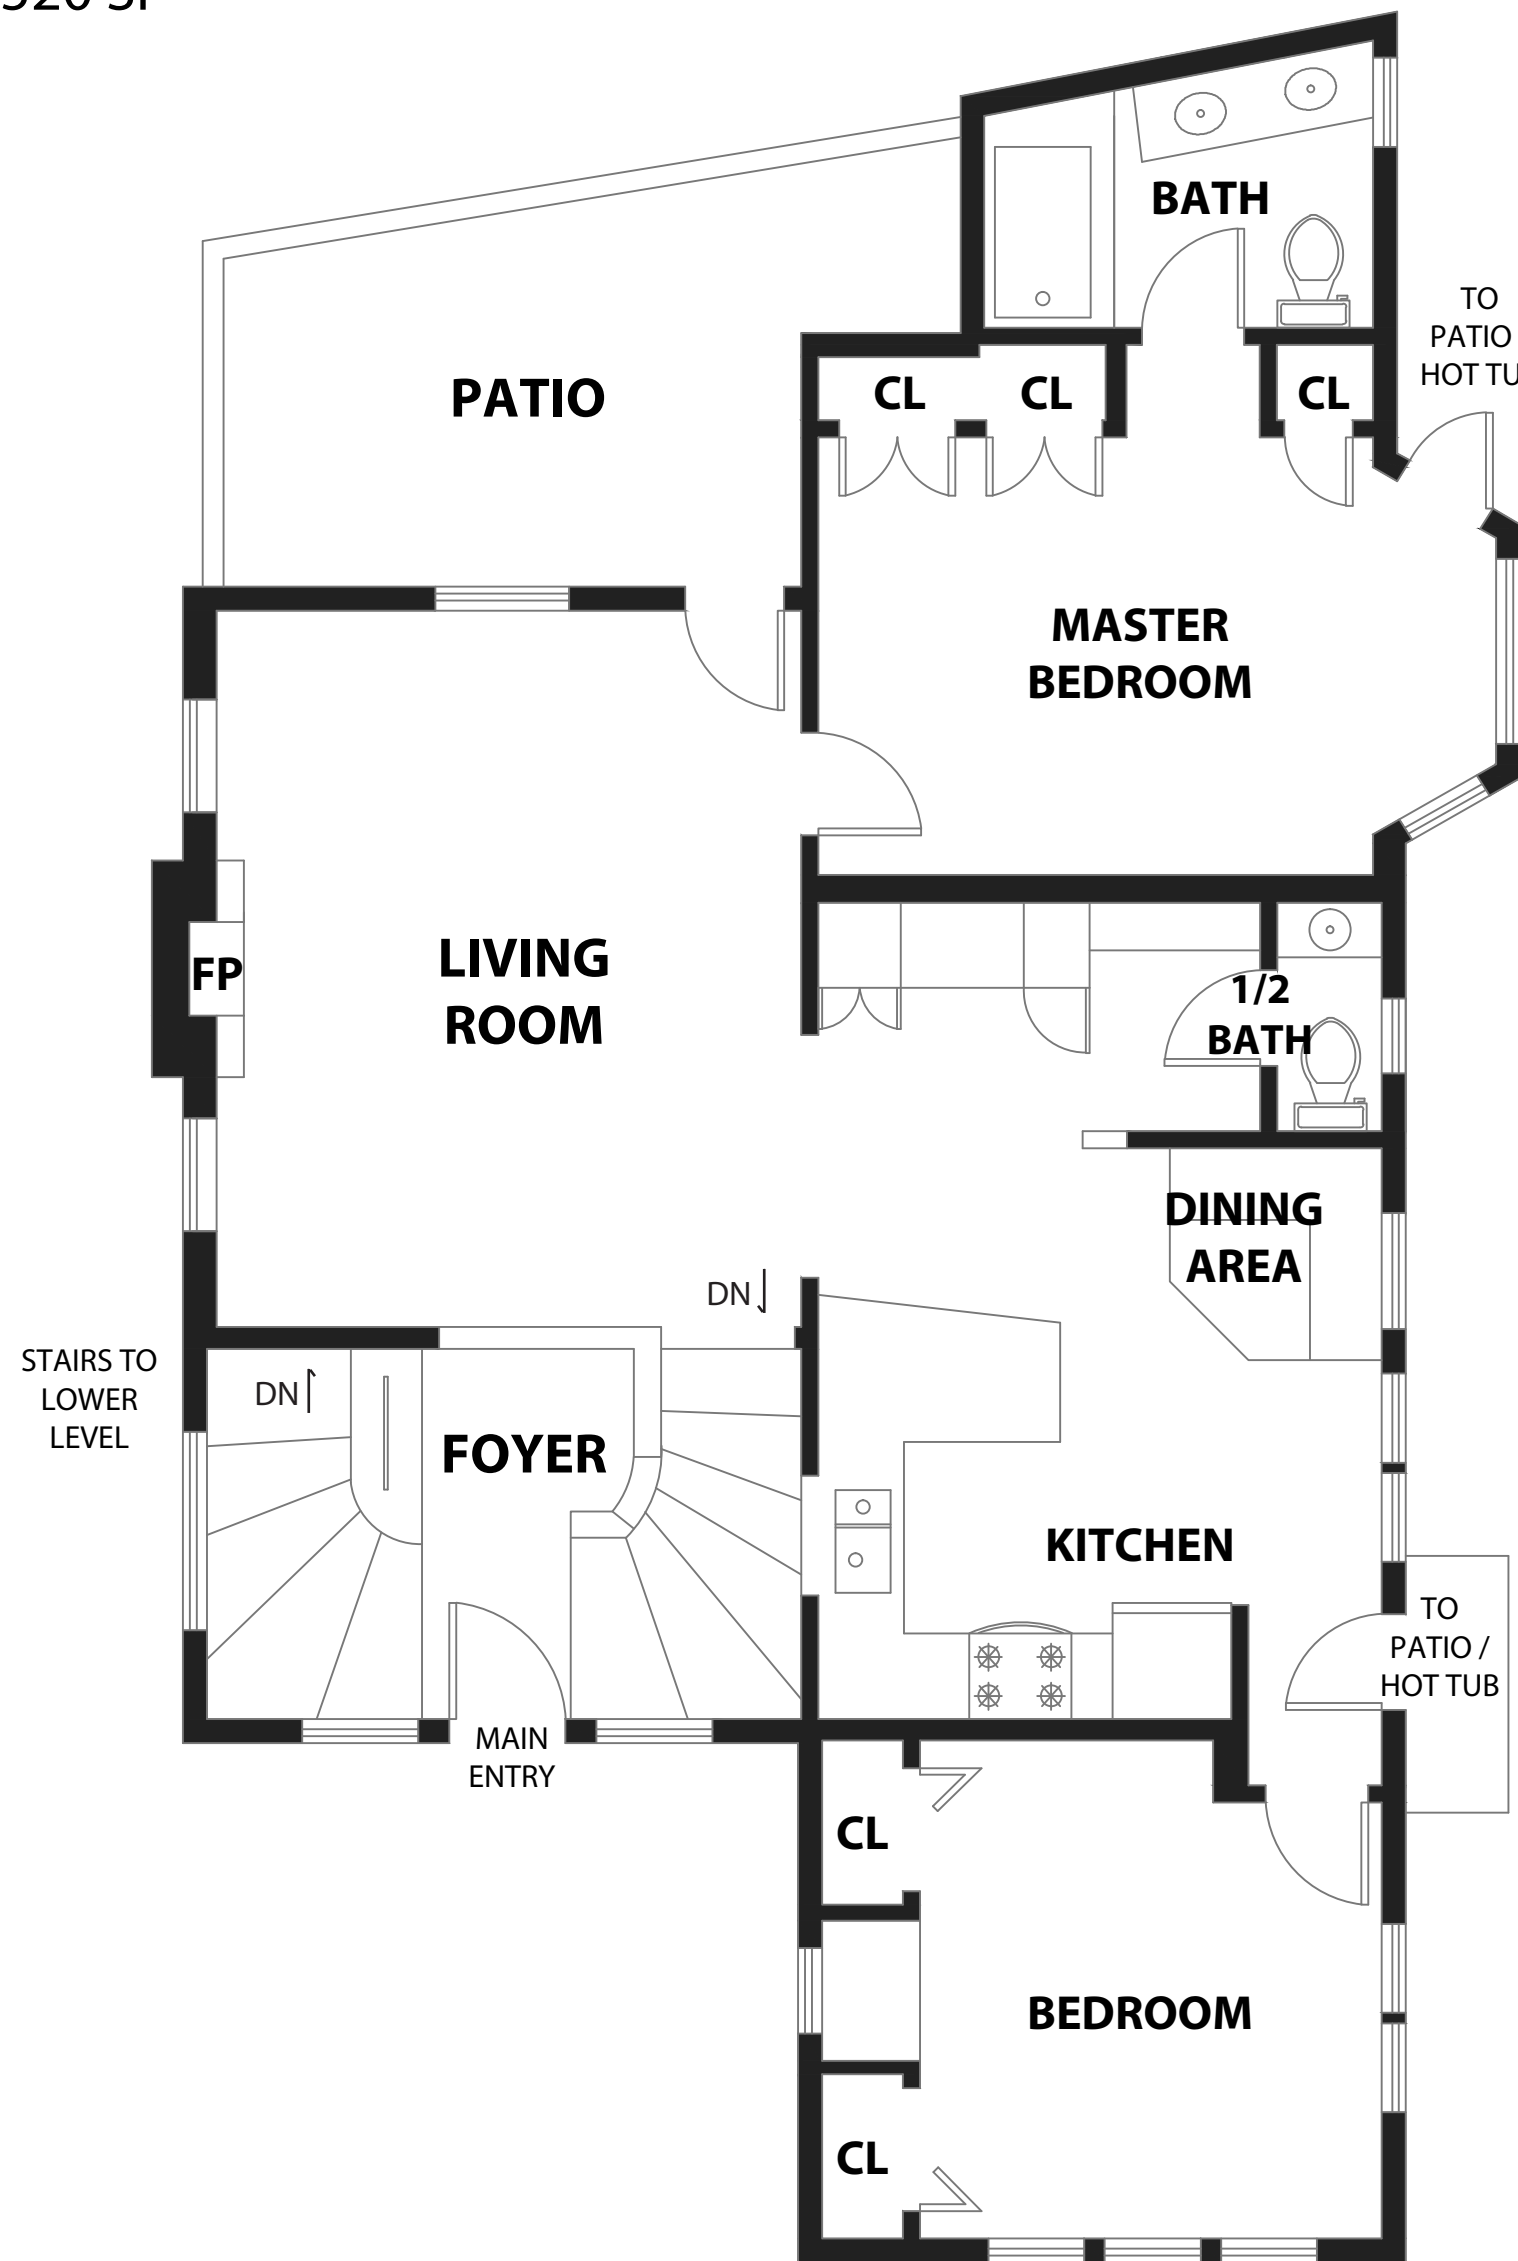

41 Bosque Avenue Fairfax, California

3 Bed | 2.5 Bath | ~ 1,520 SF

COMPASS

- Window
- Door
- Thick Wall