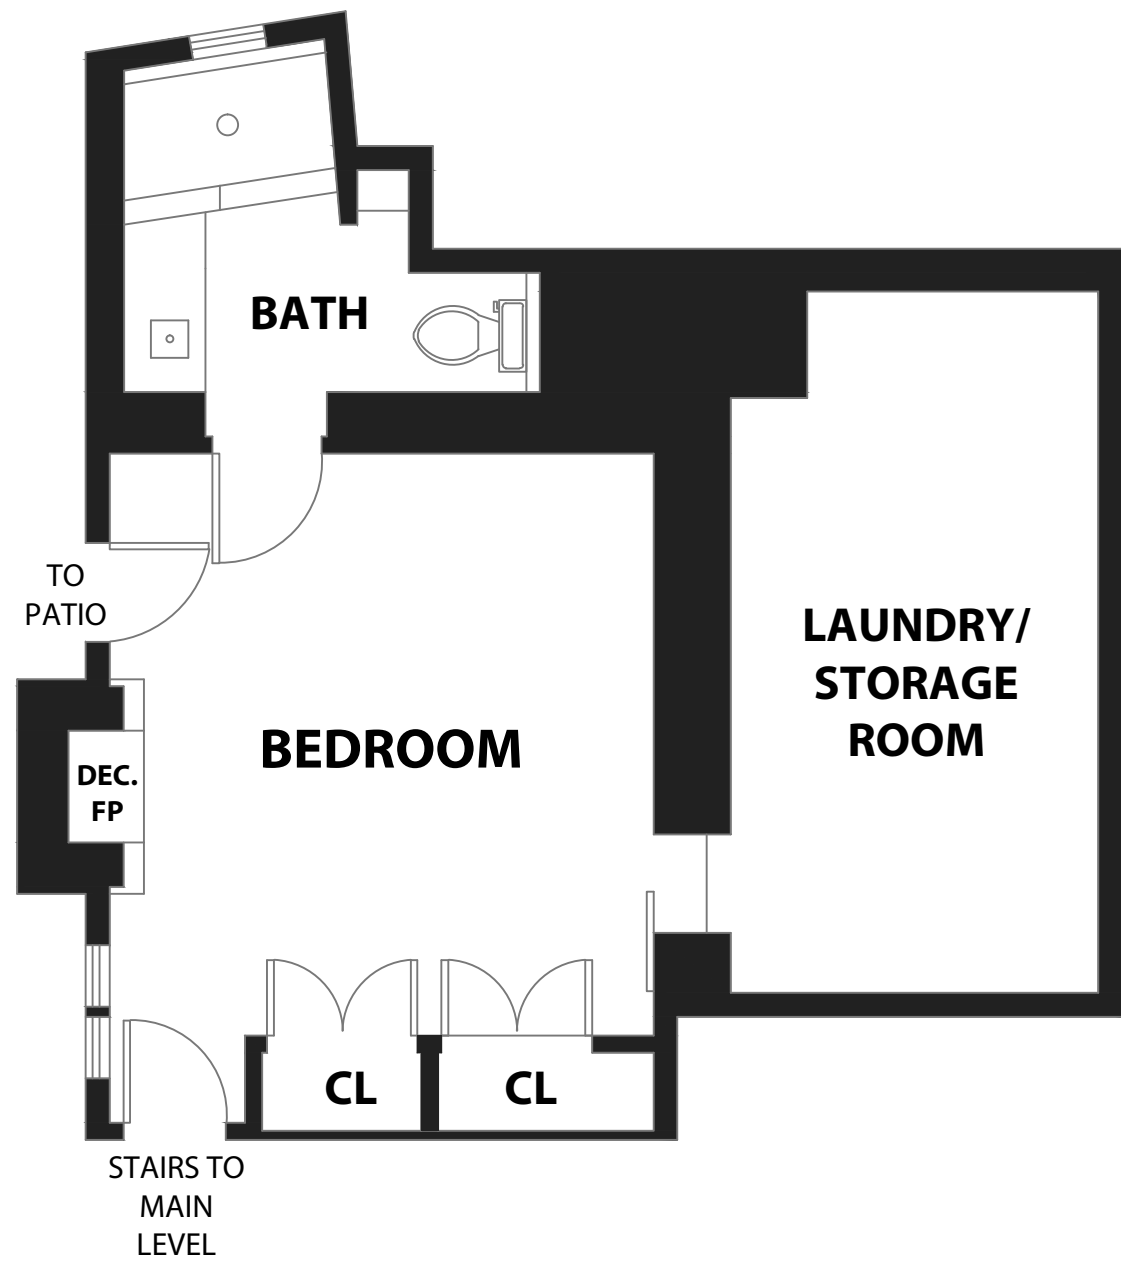

41 Bosque Avenue Fairfax, California

3 Bed | 2.5 Bath | ~ 1,520 SF

COMPASS

- Window
- Door
- Thick Wall